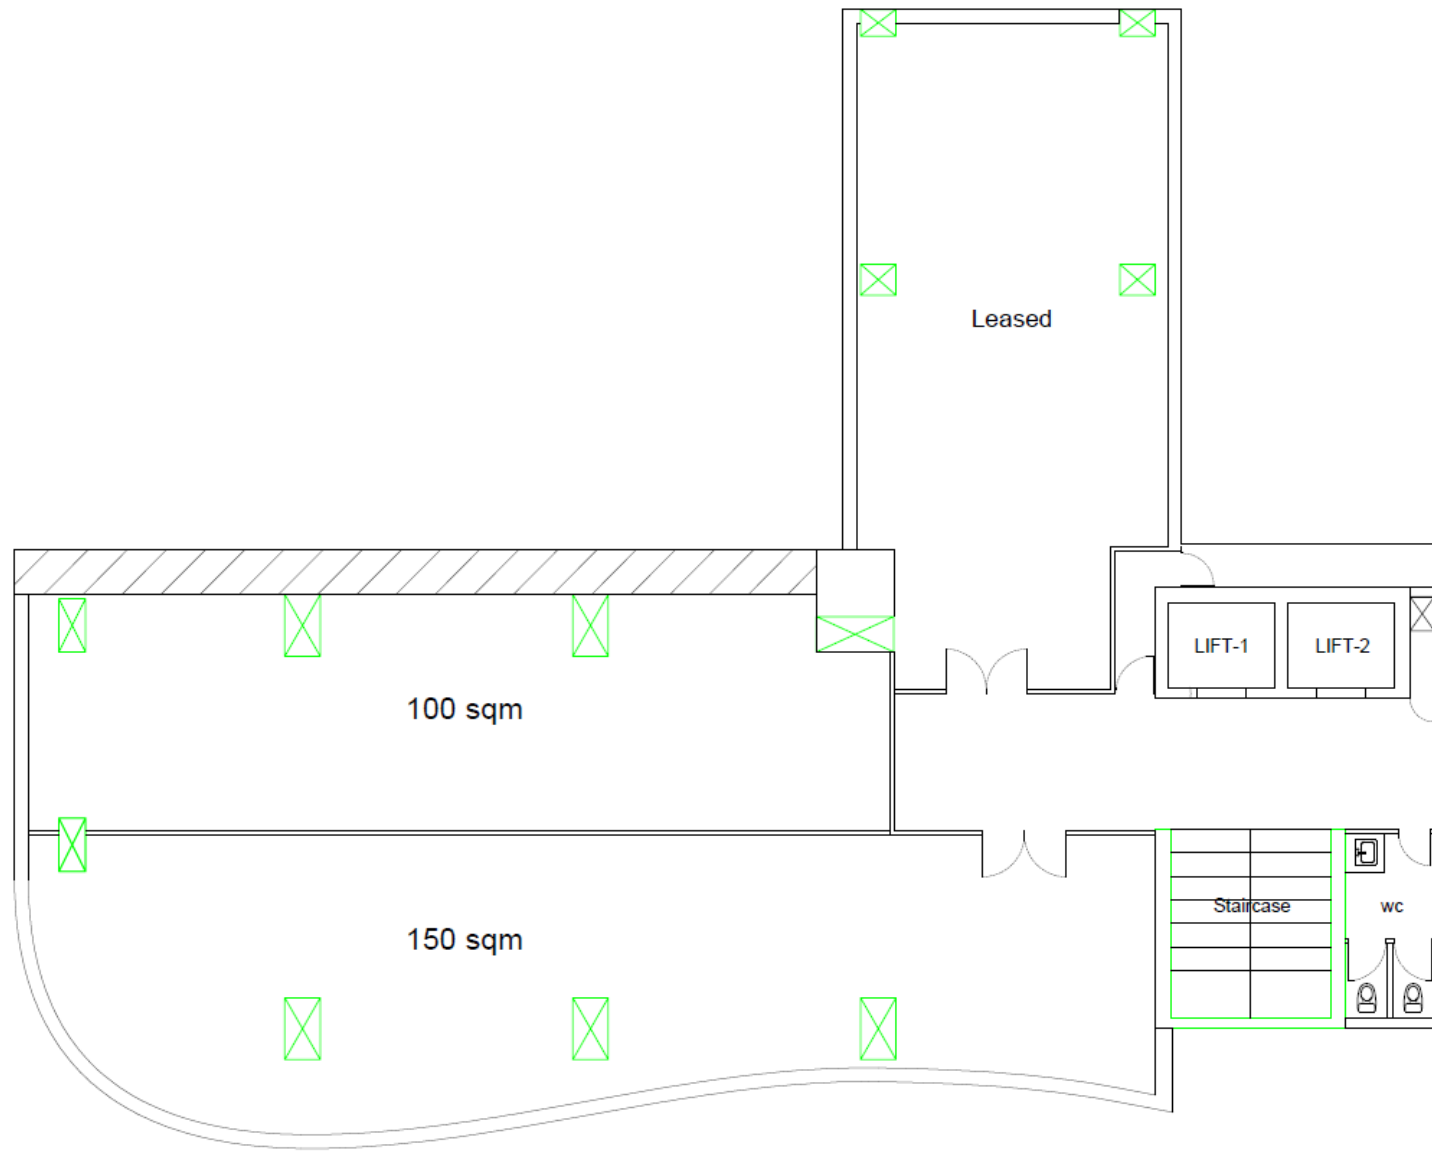

FLOOR PLAN 6F

FLOOR PLAN 6F

FLOOR PLAN 7F

FLOOR PLAN 7F

FLOOR PLAN 8F

FLOOR PLAN 8F

FLOOR PLAN 5F

FLOOR PLAN 9F

FLOOR PLAN 10F

OFFICE SPACE 5F

OFFICE SPACE 7F

OFFICE SPACE 7F

OFFICE SPACE 9F

3. SPECIALTY & FACILITIES

HAND OVER CONDITION

- Open ceiling
- Professional floor tiles
- Air conditioner
- Lighting
- Network port
- Power socket
- Wooden wall decoration
- 360 degree glass façade
- Fire hose reel
- Fire alarm, extinguisher and smoke detectors