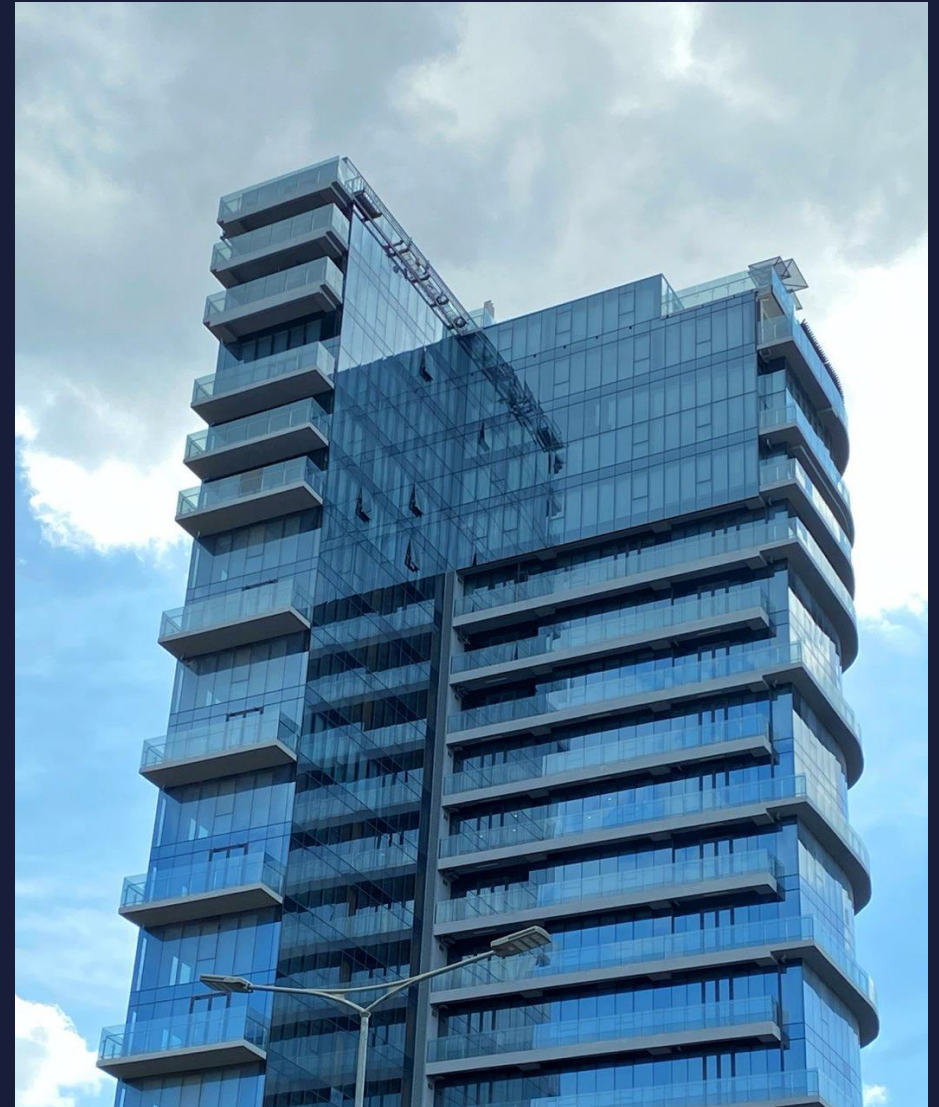

SPECIALTY & FACILITIES

1. INTRODUCTION

Royal K Plaza, office tower offers a rare opportunity of affordable quality and a modern working environment. The professional workplaces that empowers your business is fully customized. It located in along Mao Tze Toung Blvd. The property is conveniently located close to markets, apartments, local and international F&B, school and banks.

Project Overview

Property Type	Office Building
Developer	Phnom Penh Commercial Centre
Address	Phum No. 2, Sangkat Tumnob Tuok Khan BKK, Phnom Penh, Cambodia
Location Access	Front access from Mao Tze Toung Blvd Back access from Street No. 193
No. of Storeys	18 Floors, B1-B2 Parking, 1F-18F Rental Office Spaces
Gross Floor Area	Approximately 10,000Sqm
Net Floor Area	Approximately 7,000Sqm
Lease Term	3 years up
Elevator	1 dedicated passenger elevator (1,275kg) 1 dedicated service elevator (1,275 kg)
Ceiling Height	3 meters slab to slab
Utilities	100% back up generator, floor socket and network ports, Water and drainage connection
Air conditioner	Sprit Unit
Security System	CCTV Provision and Car Park Access Control Emergency Exits Lights Fire Hose Reels and Fire Alarm System in Common area 24/7 security