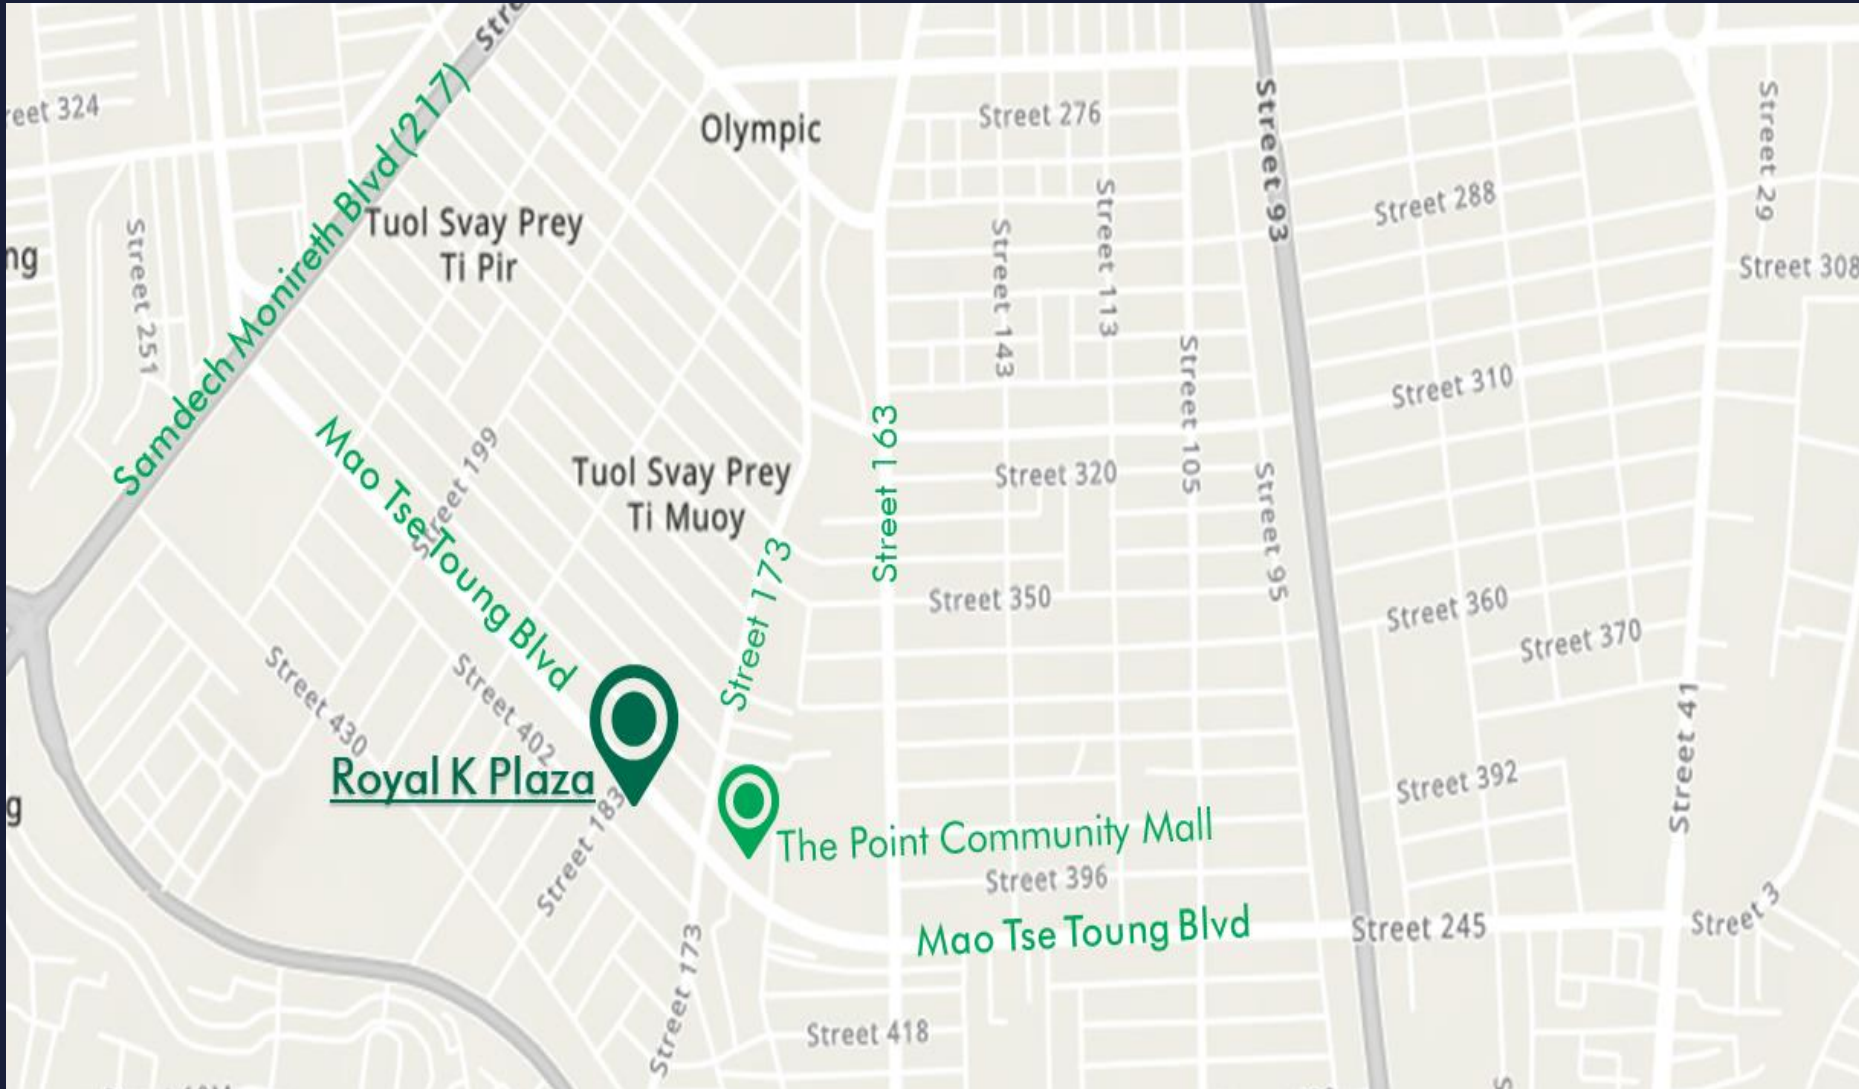

SPECIALTY & FACILITIES

1. INTRODUCTION

Royal K Plaza, office tower offers a rare opportunity of affordable quality and a modern working environment. The professional workplaces that empowers your business is fully customized. It located in along Mao Tze Toung Blvd. The property is conveniently located close to markets, apartments, local and international F&B, school and banks.

LOCATION

- **80m**
From Vanda Institute
- **300m**
From Russian Hospital
- **650m**
From China Embassy
- **950m**
From Olampic Market

PROPERTY MANAGEMENT TEAM

Mr. Kong Nara
General Manager
+855 70 686 888
royalkplaza@gmail.com